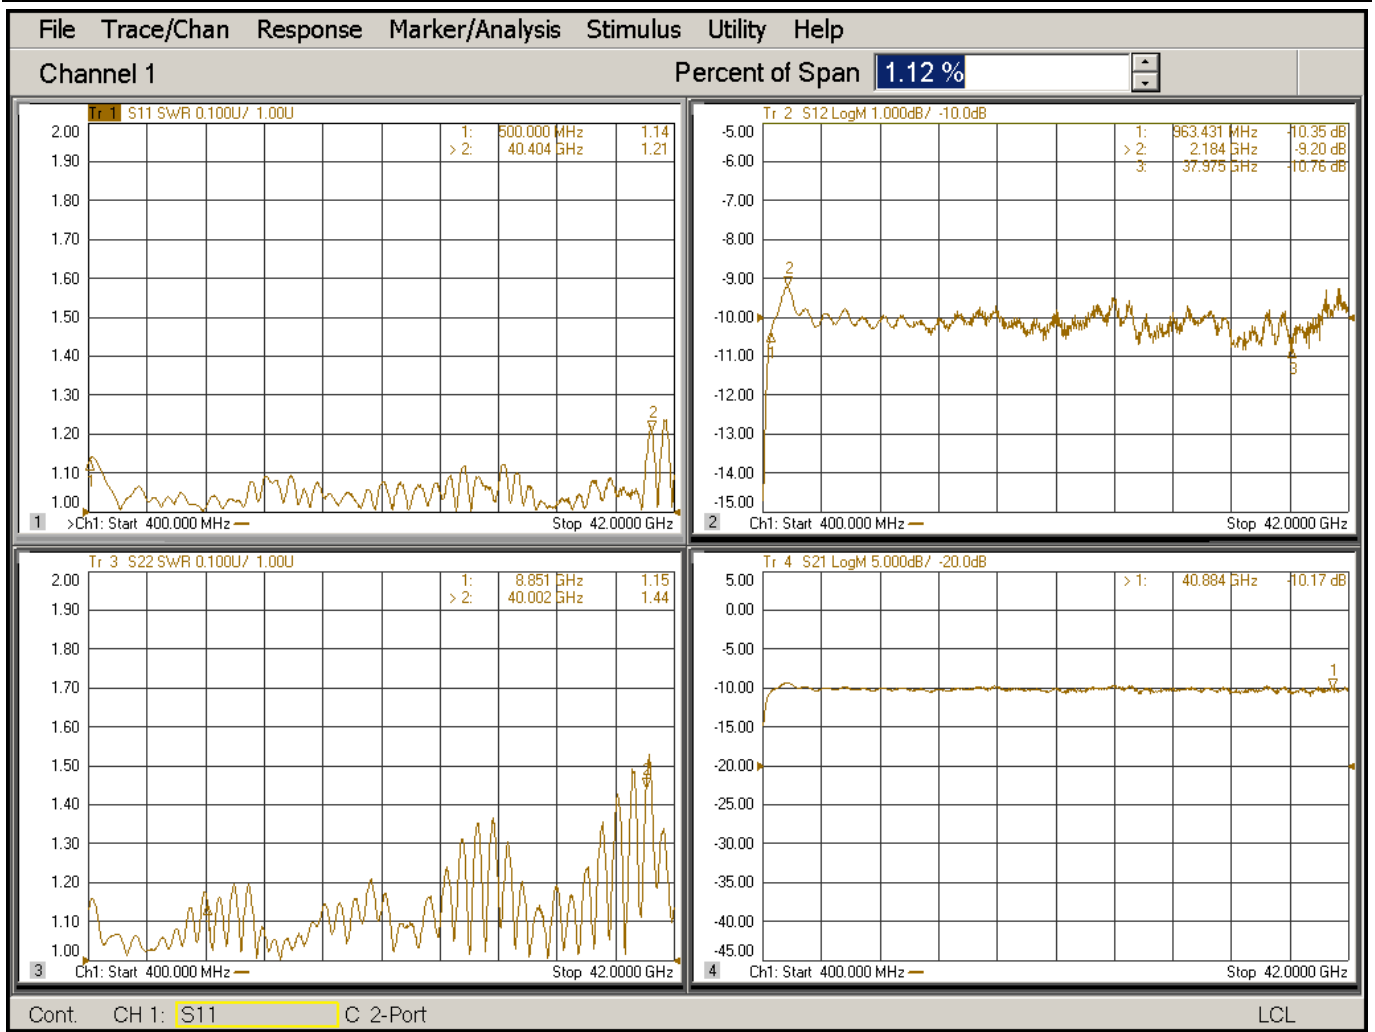

成都利德尔科技有限公司 ChengDu Leader Microwave Technology Co.,Ltd

电话: 028-65199117 传真: 028-65199116

http://www.leadermicrowave.com sales@leader-mw.com

TEL: +86-28-65199117 FAX: +86-28-65199116

Add: 中国 成都市成华区华翰路 89 号 610000

No.89,Huahan Road, chenghua Zone Chengdu, Sichuan China Zip Code:610000