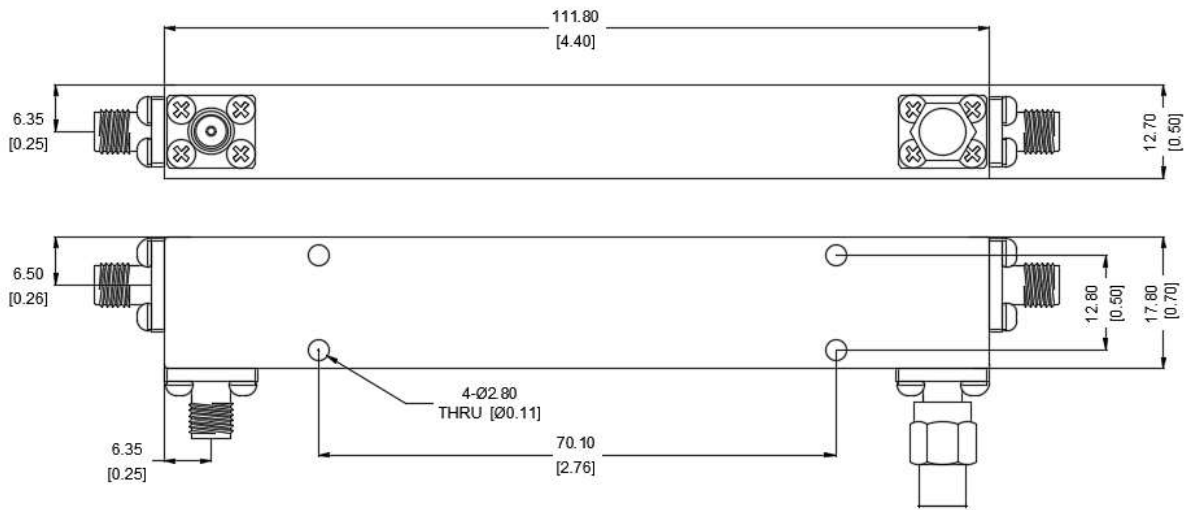

Product: 10dB directional Coupler

Part Number: LDC-0.5/40-10S

Specification					
No.	Parameter	Minimum	Typical	Maximum	Units
1	Frequency range	0.5	-	40	GHz
2	Nominal Coupling		10		dB
4	Insertion Loss			3.2	db
5	Coupling Accuracy	-	-	±1.5	dB
6	Coupling Sensitivity to Frequency		±0.7-	±1	dB
7	Directivity:	10	15		dB
8	VSWR	-	-	1.6	-
9	Power			20	W cw
10	Operating Temperature Range	-40	-	+85	°C
11	Impedance	-	50	-	Ω
12	Connector	2.92-F			
13	Preferred finish	Black/Sliver/yellow/green			

**Remarks:**

1.Include Theoretical loss 0.46db 2.Power rating is for load vswr better than 1.20:1

Environmental Specifications	
Operational Temperature	-40°C~+85°C
Storage Temperature	-50°C~+95°C
Vibration	25gRMS (15 degrees 2KHz) endurance, 1 hour per axis
Humidity	100% RH at 35°C, 95%RH at 40°C
Shock	20G for 11 msec half sine wave, 3 axis both directions
Mechanical Specifications	
Housing	Aluminum
Connector	stainless steel
Female Contact:	gold plated beryllium brass
Rohs	compliant
Weight	0.3kg

Add: 中国 成都市成华区华翰路 89 号 610000

No.89,Huahan Road, chenghua Zone Chengdu, Sichuan China Zip Code:610000

Outline Tolerances  $\pm 0.5(0.02)$

Mounting Holes Tolerances  $\pm 0.2(0.008)$

All Connectors: 2.92-Female