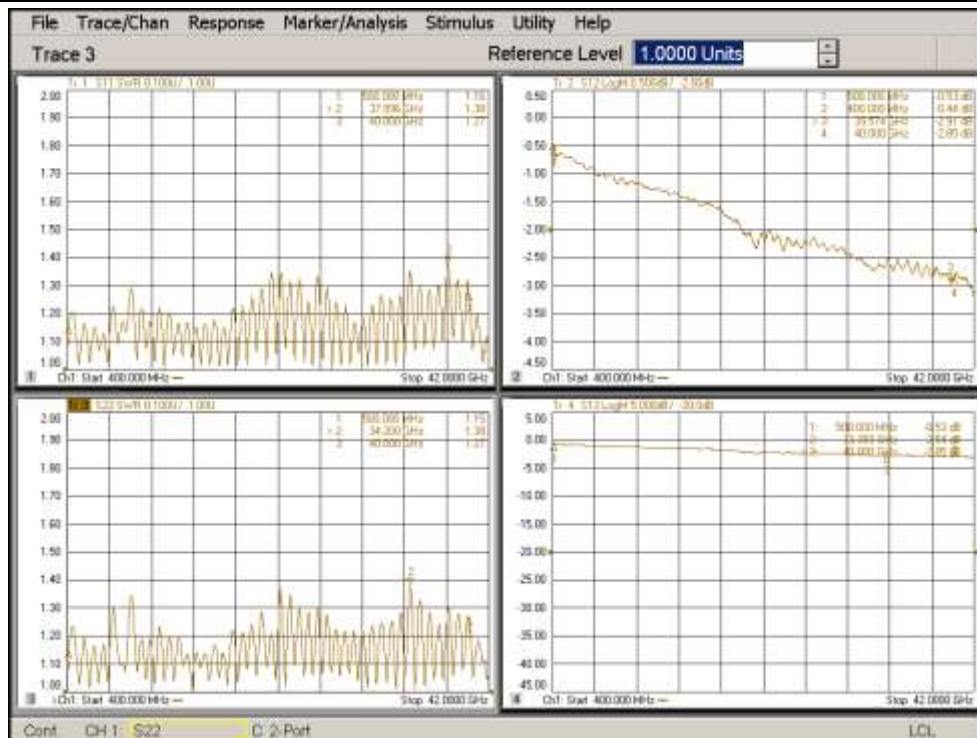

TEST DATA

成都利德尔科技有限公司 ChengDu Leader Microwave Technology Co.,Ltd

电话: 028-65199117 传真: 028-65199116

<http://www.leadermicrowave.com> sales@leader-mw.com

TEL: +86-28-65199117 FAX: +86-28-65199116

Add: 中国 成都市成华区华翰路 89 号 610000

No.89,Huahan Road, chenghua Zone Chengdu, Sichuan China Zip Code:610000