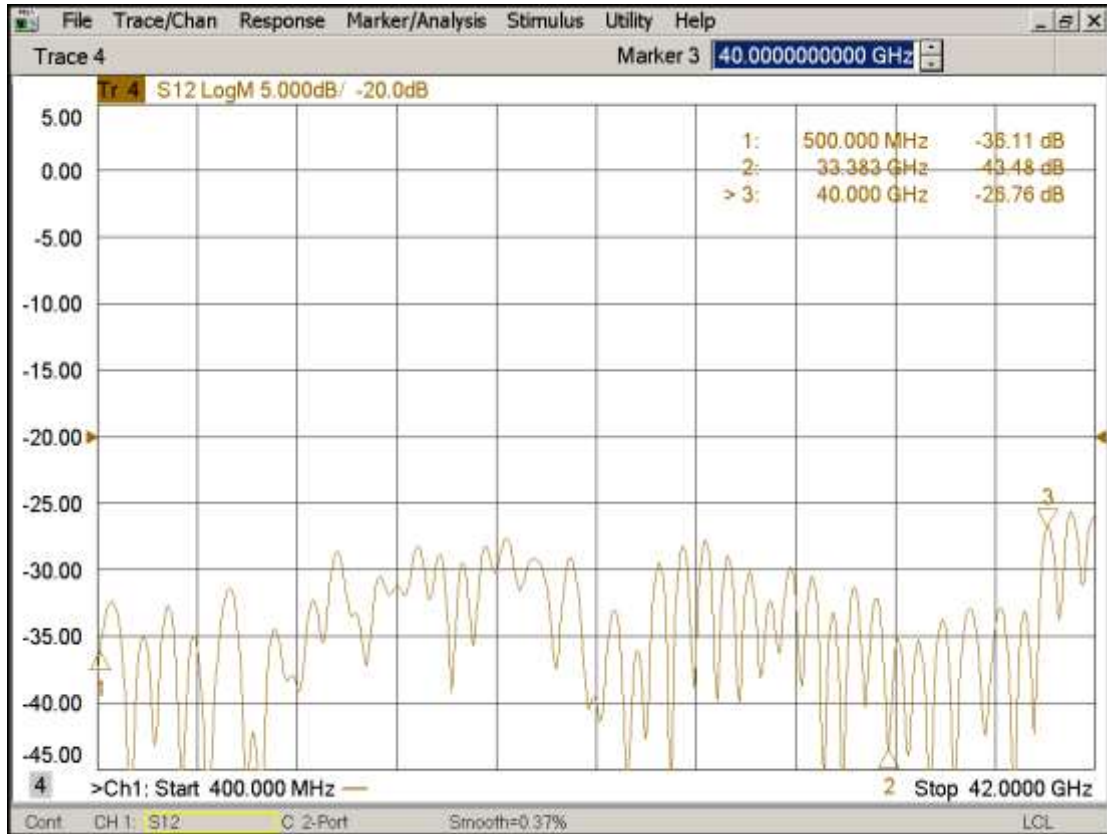

成都利德尔科技有限公司 ChengDu Leader Microwave Technology Co.,Ltd

电话: 028-65199117 传真: 028-65199116

<http://www.leadermicrowave.com> sales@leader-mw.com

TEL: +86-28-65199117 FAX: +86-28-65199116

Add: 中国 成都市成华区华翰路 89 号 610000

No.89,Huahan Road, chenghua Zone Chengdu, Sichuan China Zip Code:610000